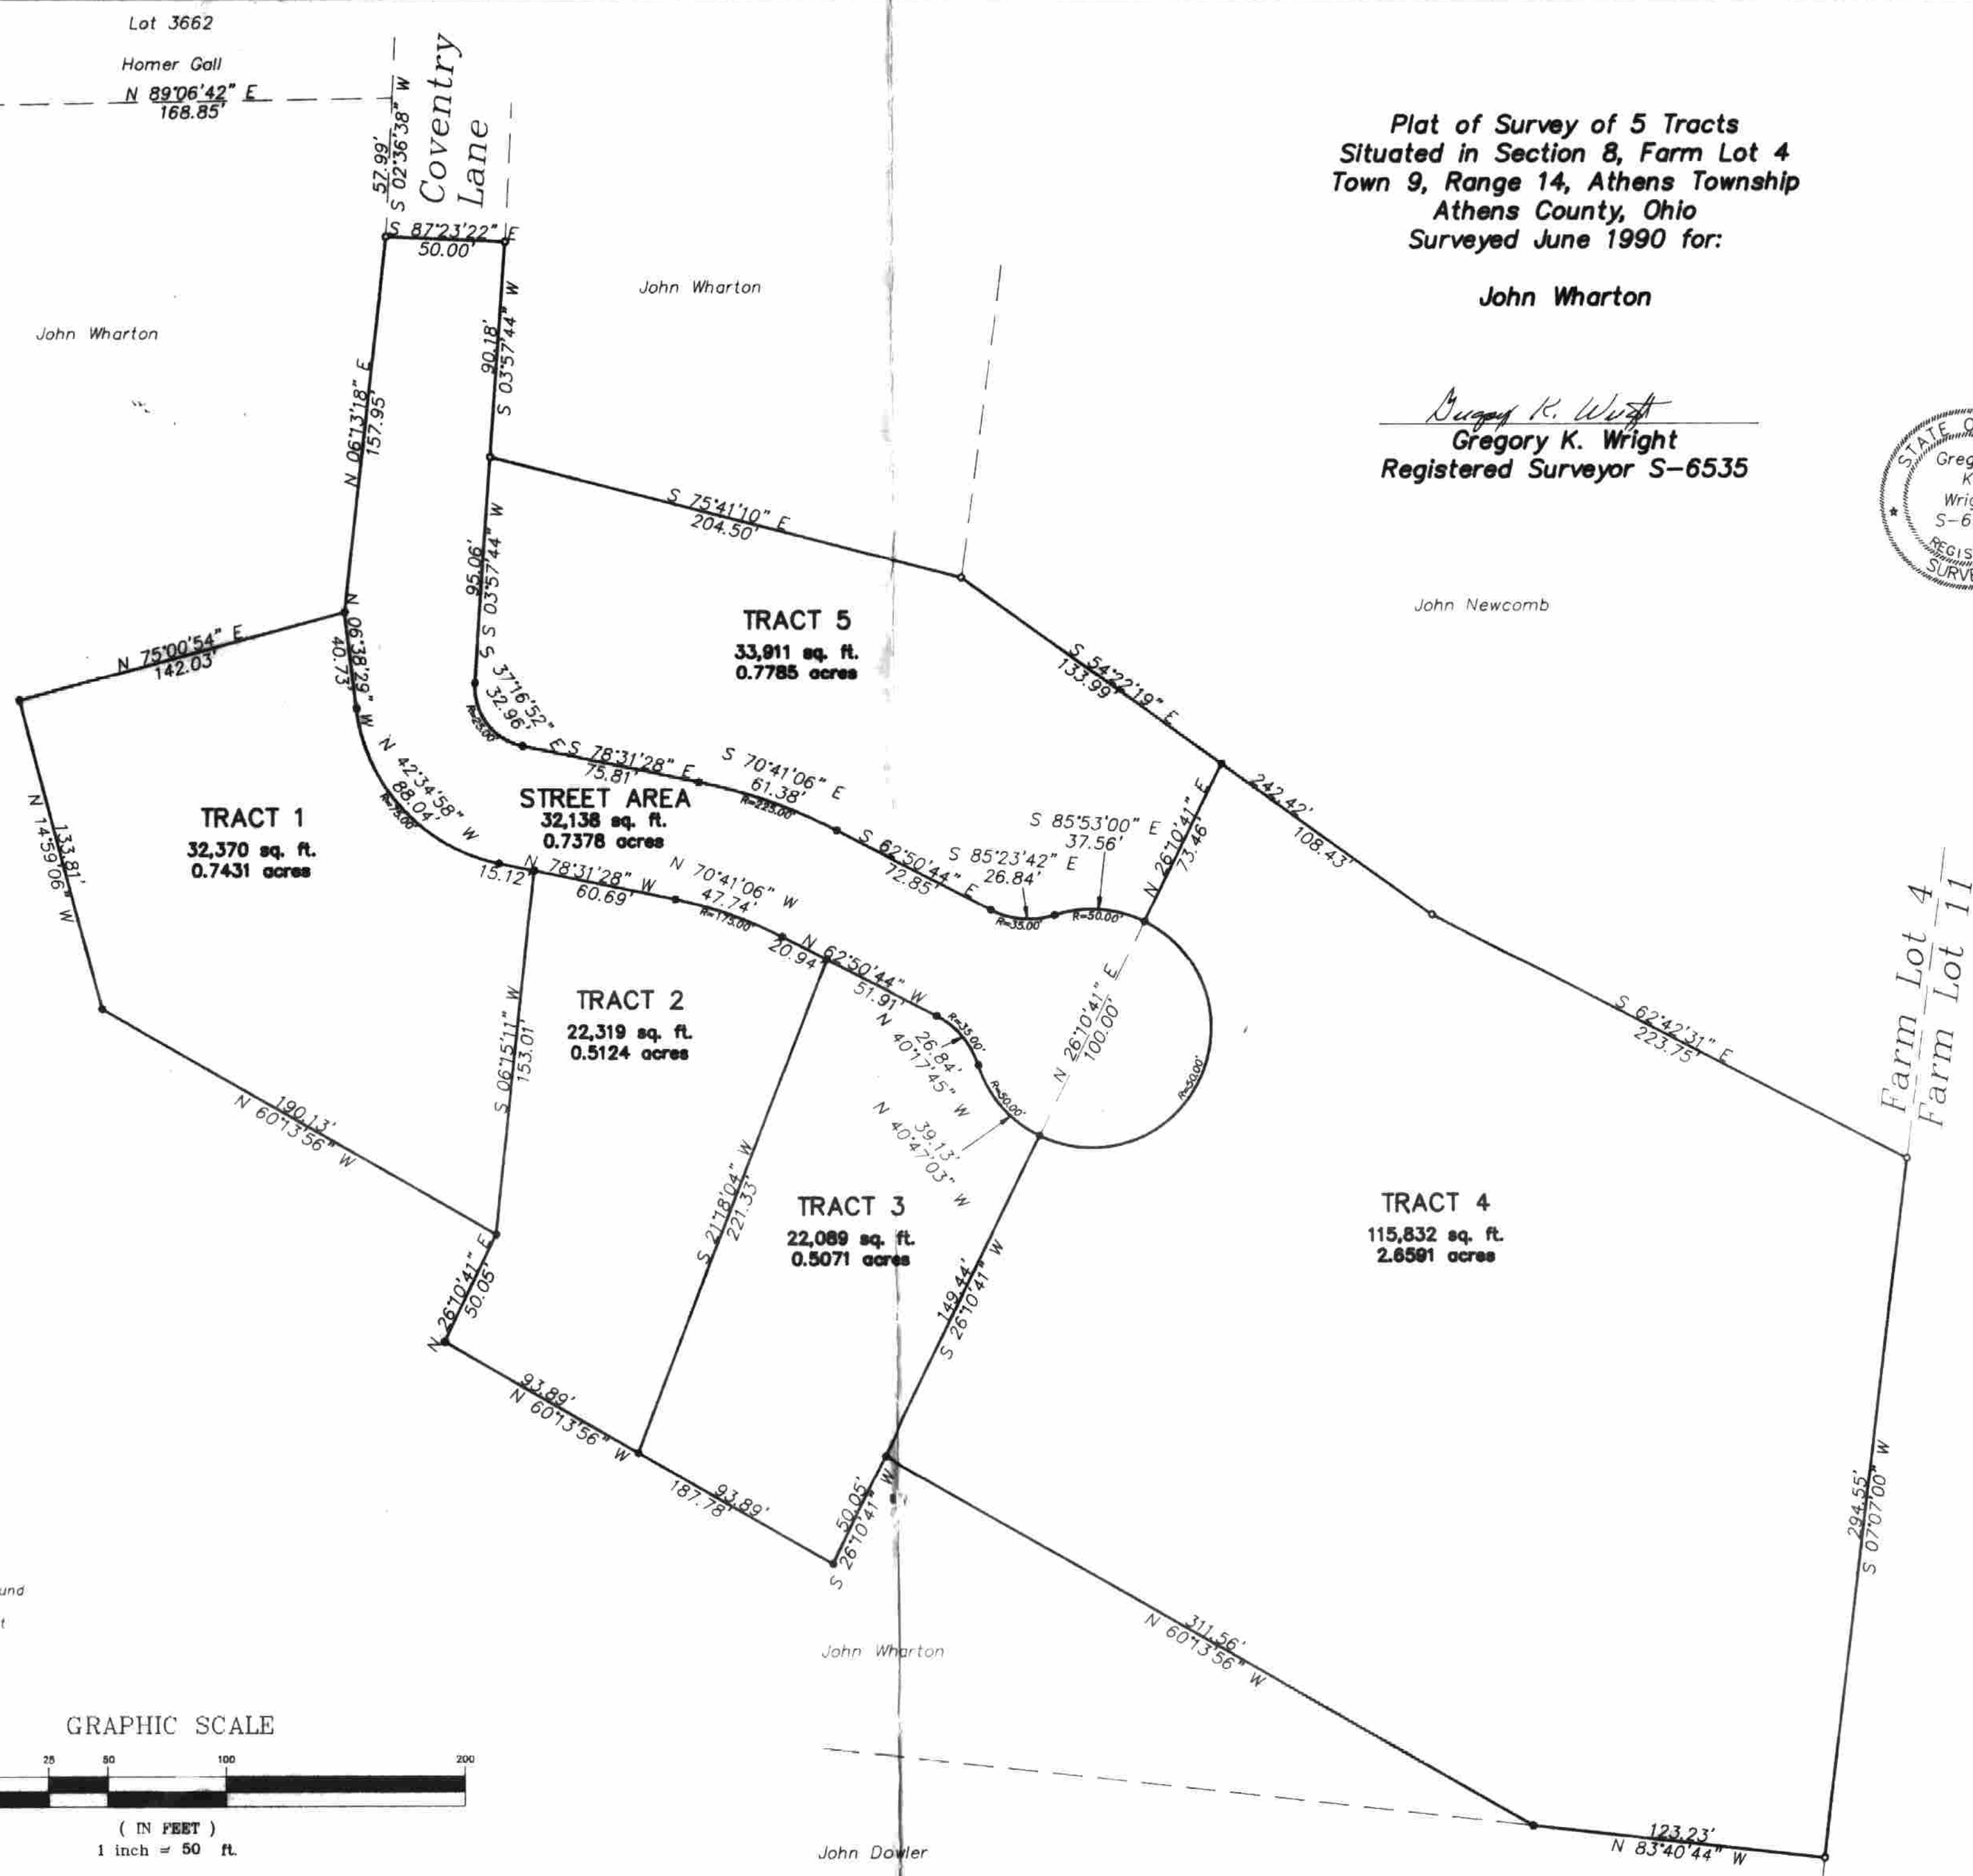

Plat of Survey of 5 Tracts
 Situated in Section 8, Farm Lot 4
 Town 9, Range 14, Athens Township
 Athens County, Ohio
 Surveyed June 1990 for:

John Wharton

Gregory K. Wright
 Gregory K. Wright
 Registered Surveyor S-6535

John Newcomb

- = Iron Pin Found
- = Iron Pin Set

Farm Lot 4
 Farm Lot 11